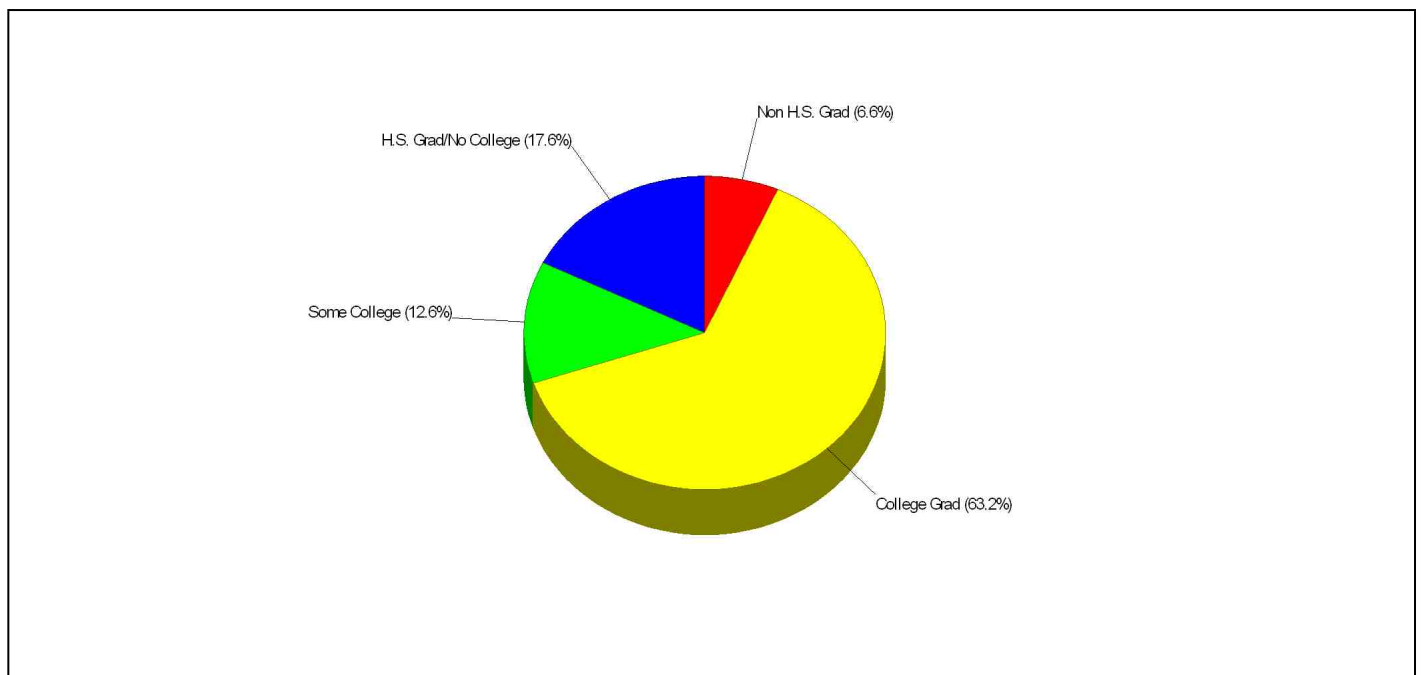

Parent Education Level FOR WARREN TOWNSHIP

Prepared by Maryann C. Golding, BROKER