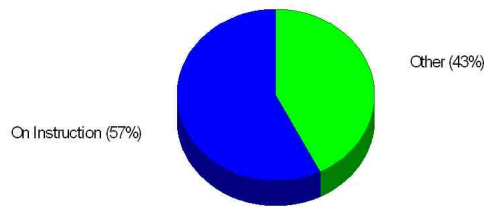

High School Statistics FOR WARREN TOWNSHIP

Information Not Available For This Area

School Expenditures FOR WARREN TOWNSHIP Expenditures Per Student $14,396

Prepared by Maryann C. Golding, BROKER