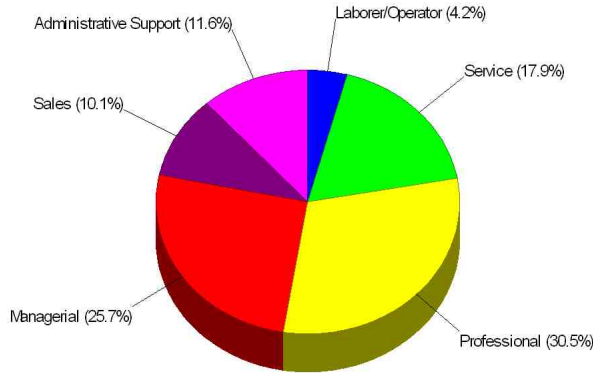

Employment For Neighborhood Within Township of Warren Average Travel Time To Work = 32.4 Minutes

Occupation