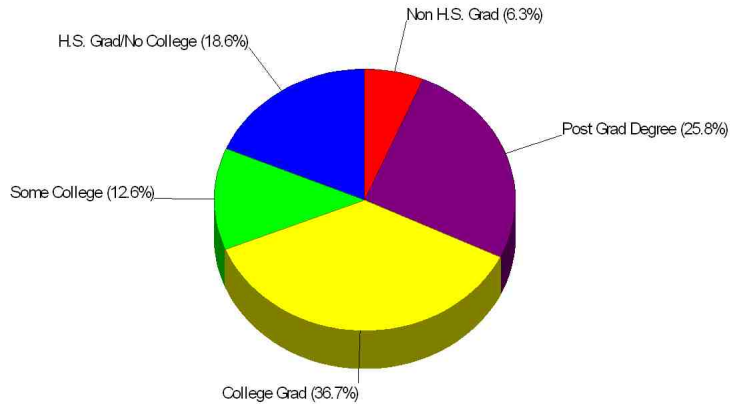

## Age Breakdown For Township of Warren

**Average Age = 39.6 Years**

Prepared by Maryann C. Golding, BROKER

## Adult Education Level For Township of Warren

**93.7% High School Graduates**  
**62.5% College Graduates**