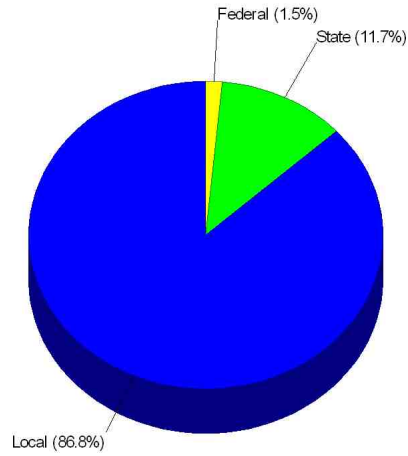

School Funding FOR WARREN TOWNSHIP

Prepared by Maryann C. Golding, BROKER