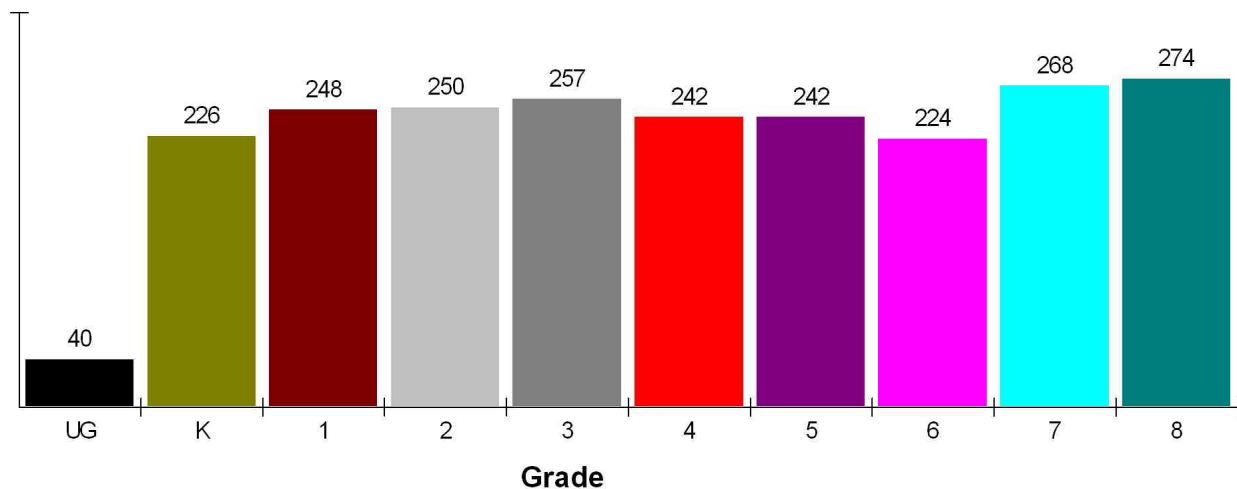

General Facts FOR WARREN TOWNSHIP

WARREN TOWNSHIP
213 MT. HOREB ROAD
WARREN, NJ 07059

Type:	(732)560-8700	Independent Local District
Grade Range:		K - 8
Schools:		5
Teacher:		206
Students:		2,271
Student/Teacher Ratio:		11.0 To 1
Student/Librarian Ratio:		454.2 To 1
Secondary Student/Guidance Ratio:		Not Available

Student Enrollment By Grade FOR WARREN TOWNSHIP

Total Enrollment = 2,271

National Enrollment Ranking: 5,375 of 15,679 (65th Percentile)

State Enrollment Ranking: 206 of 592 (65th Percentile)

Prepared by Maryann C. Golding, BROKER