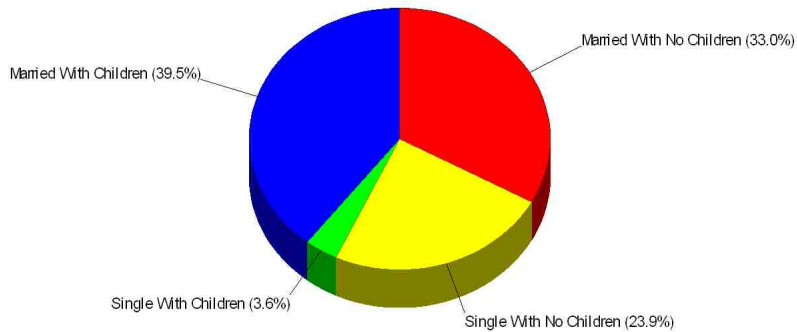

## Income For Neighborhood Within Township of Warren

## Age Breakdown For Neighborhood Within Township of Warren Average Age = 39.3 Years

Prepared by Maryann C. Golding, BROKER

---

## Household Characteristics For Neighborhood Within Township of Warren

**72.5% Married**  
**43.1% With Children**