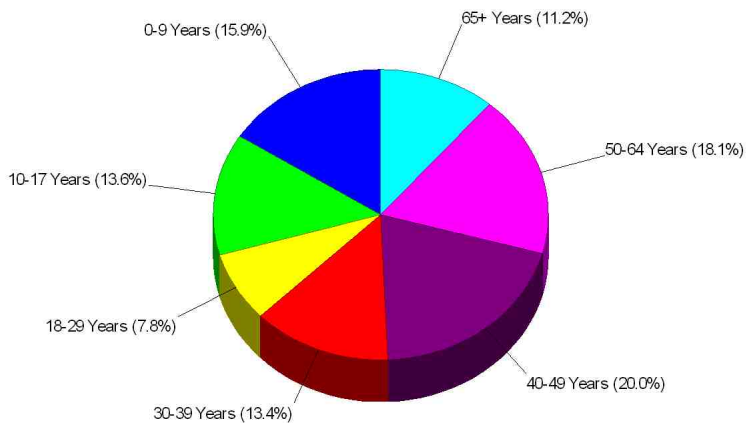

## Income For Township of Warren

Prepared by Maryann C. Golding, BROKER

## Population For Township of Warren

**Population = 15,257**  
**Land Area = 19.7 Square Miles**

## Age Breakdown For Township of Warren

**Average Age = 39.6 Years**

Prepared by Maryann C. Golding, BROKER