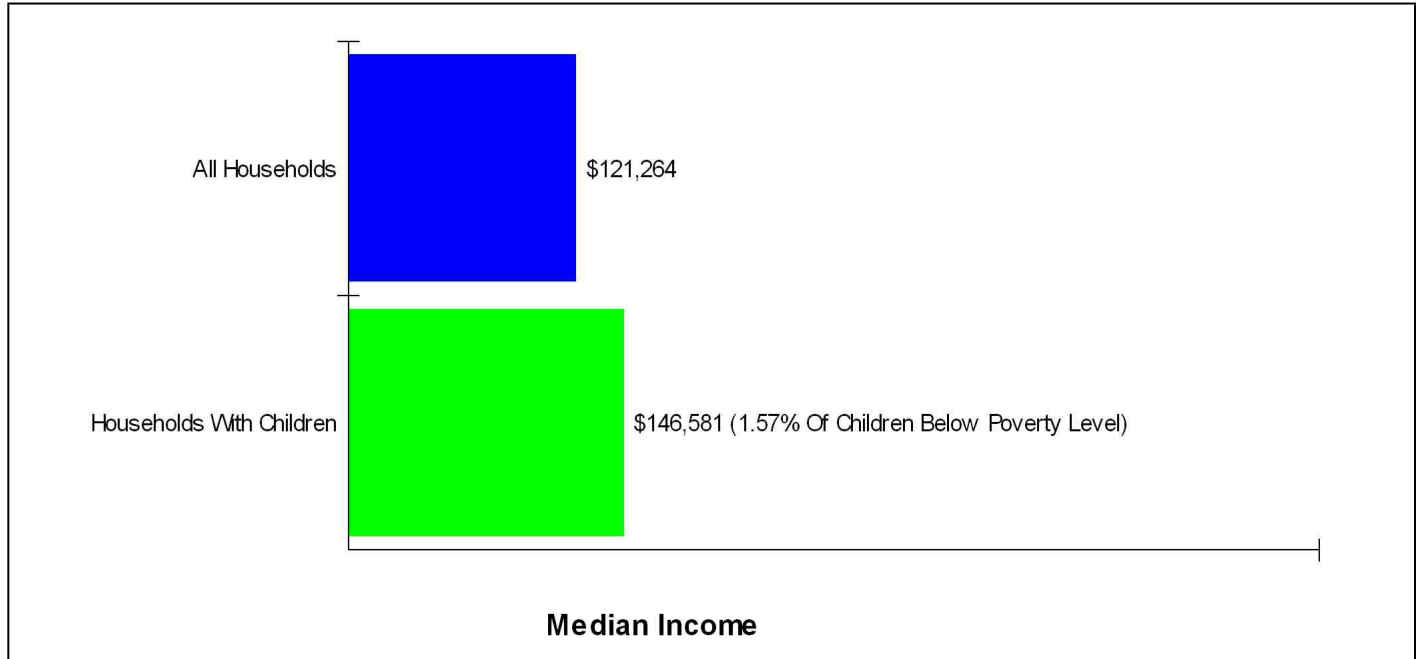

Income FOR WARREN TOWNSHIP