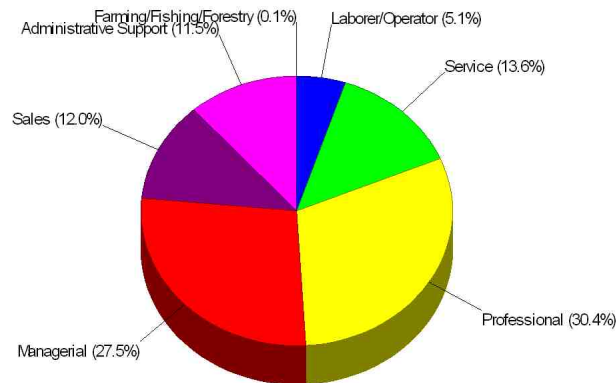

Employment For Township of Warren

Average Travel Time To Work = 35.1 Minutes

Occupation

Prepared by Maryann C. Golding, BROKER