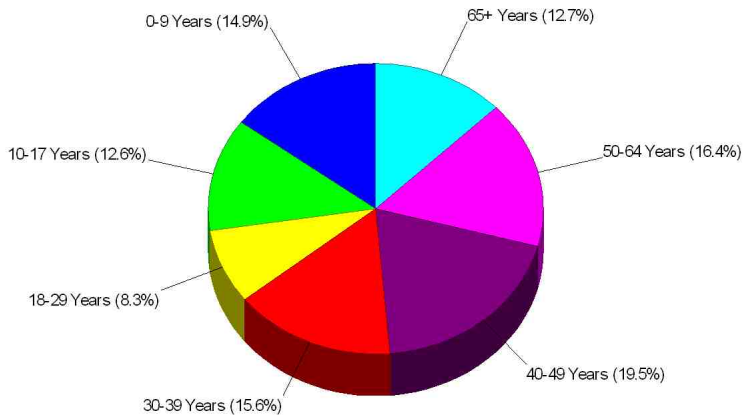

## Income For Neighborhood Within Township of Warren

## Age Breakdown For Neighborhood Within Township of Warren Average Age = 39.3 Years

Prepared by Maryann C. Golding, BROKER

---