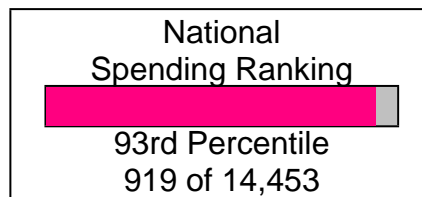

High School Statistics FOR WARREN TOWNSHIP

Information Not Available For This Area

School Expenditures FOR WARREN TOWNSHIP Expenditures Per Student $14,396

Prepared by Maryann C. Golding, BROKER