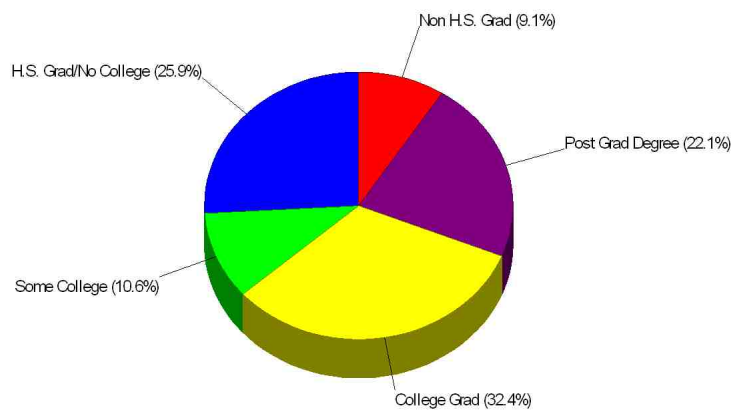

## Income For Neighborhood Within Township of Warren

## Age Breakdown For Neighborhood Within Township of Warren Average Age = 39.3 Years

Prepared by Maryann C. Golding, BROKER

---

## Household Characteristics For Neighborhood Within Township of Warren

**72.5% Married**  
**43.1% With Children**

## Adult Education Level For Neighborhood Within Township of Warren

**90.9% High School Graduates**  
**54.5% College Graduates**

Prepared by Maryann C. Golding, BROKER